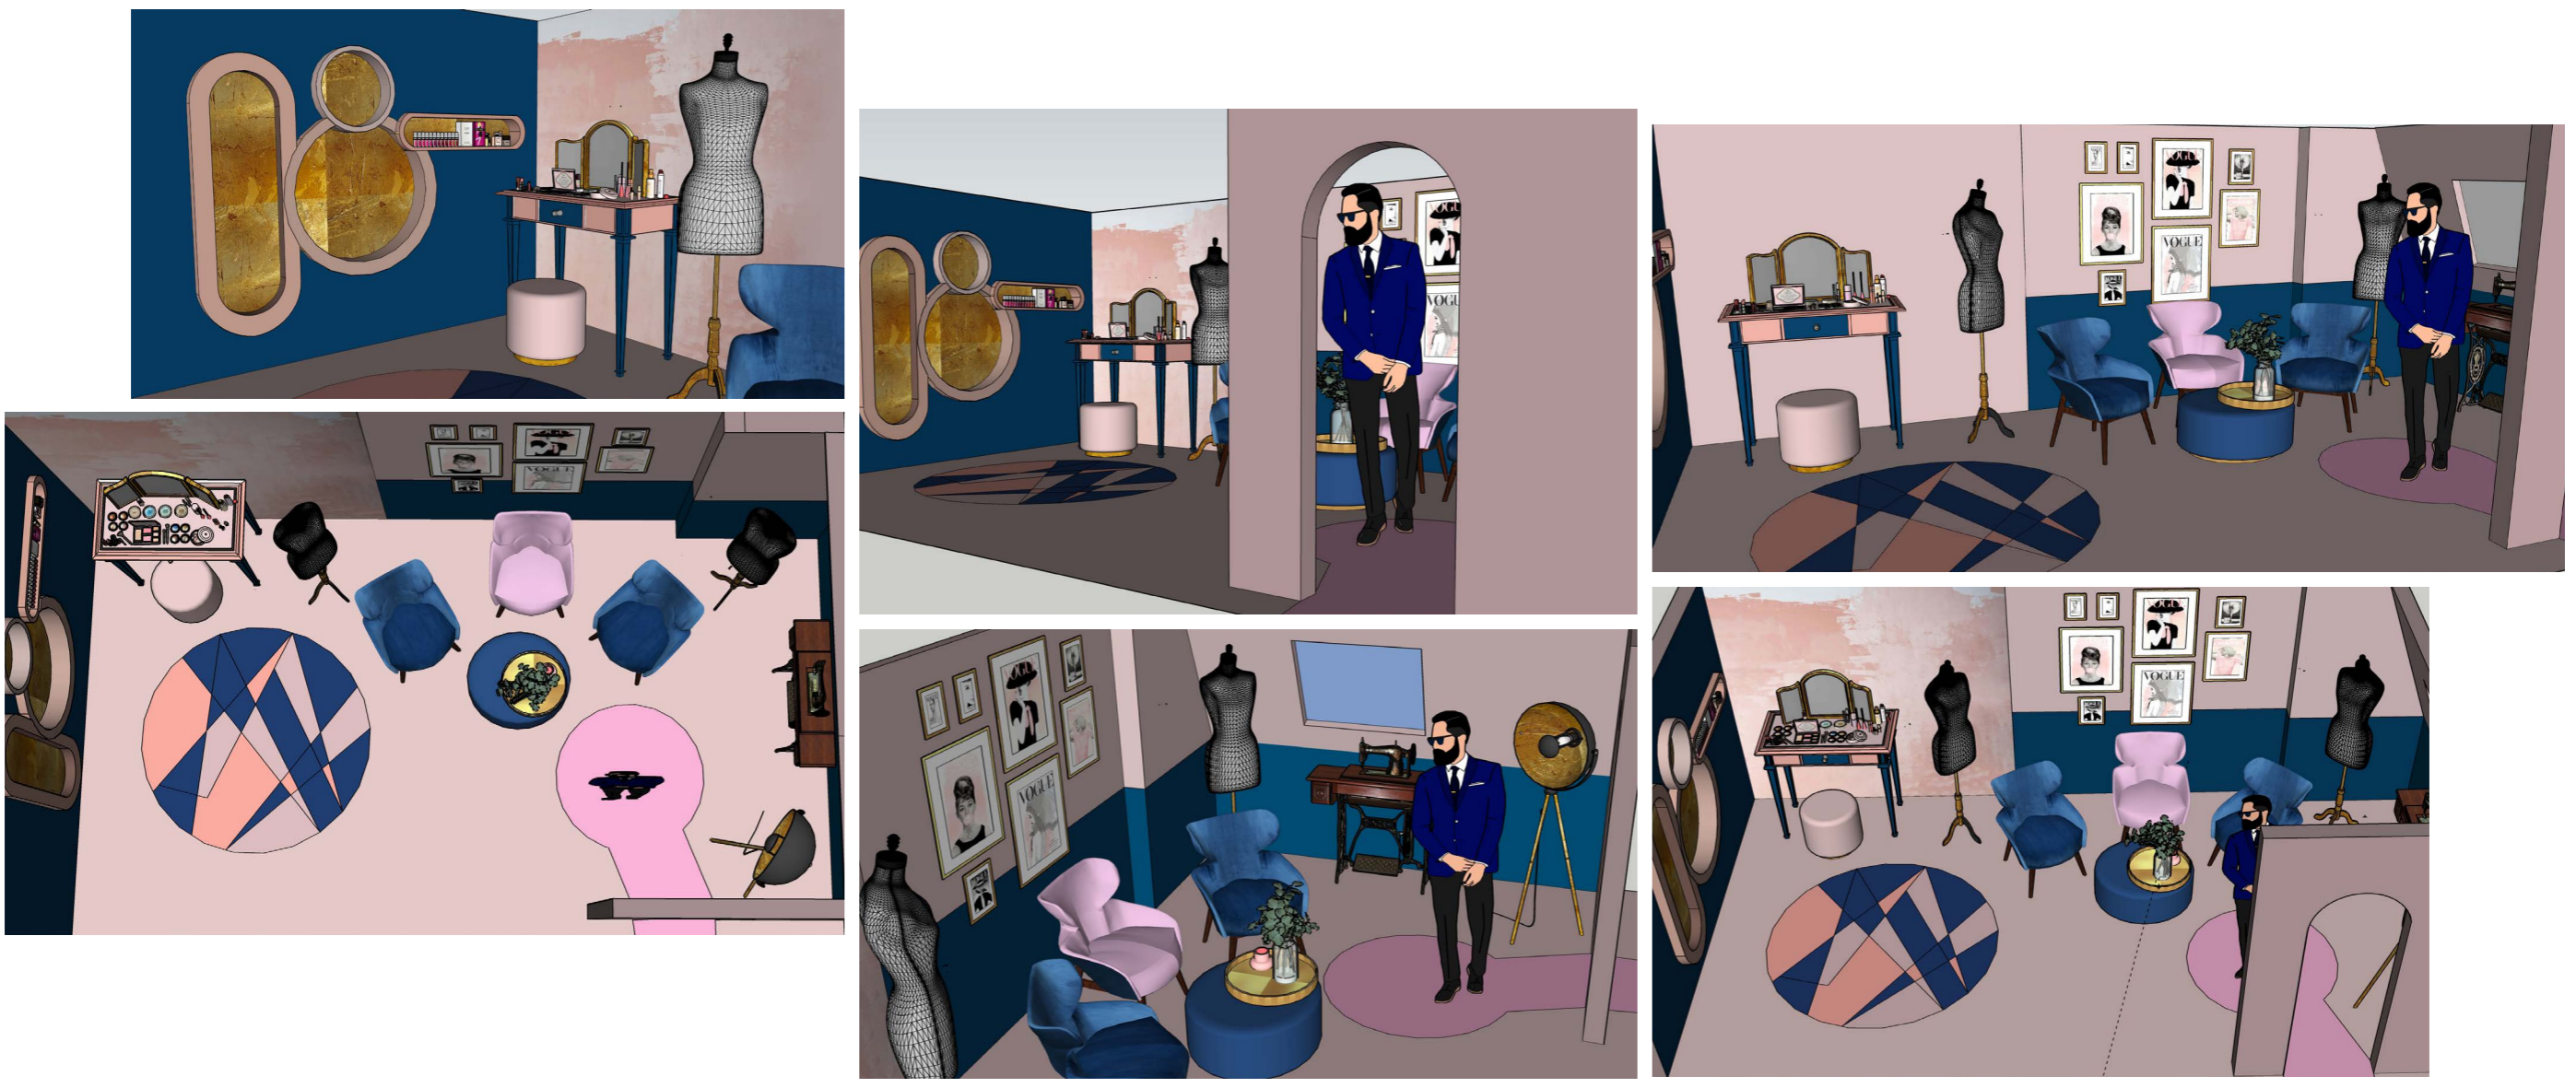

17

SET DESIGN