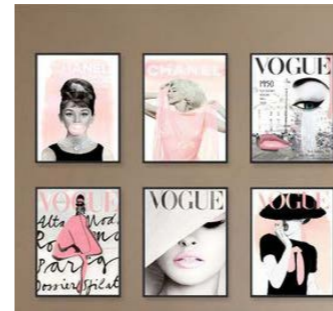

COLOUR SCHEME:
PINK - NAVY - GOLD

WALLPAPER
WALL PAINTING

WALL INSPIRATION GEOMETRIC DESIGN

DECORATION, PROPS & FURNITURE

DECORATION, PROPS & FURNITURE

17

SET DESIGN

ESTIMATE COST